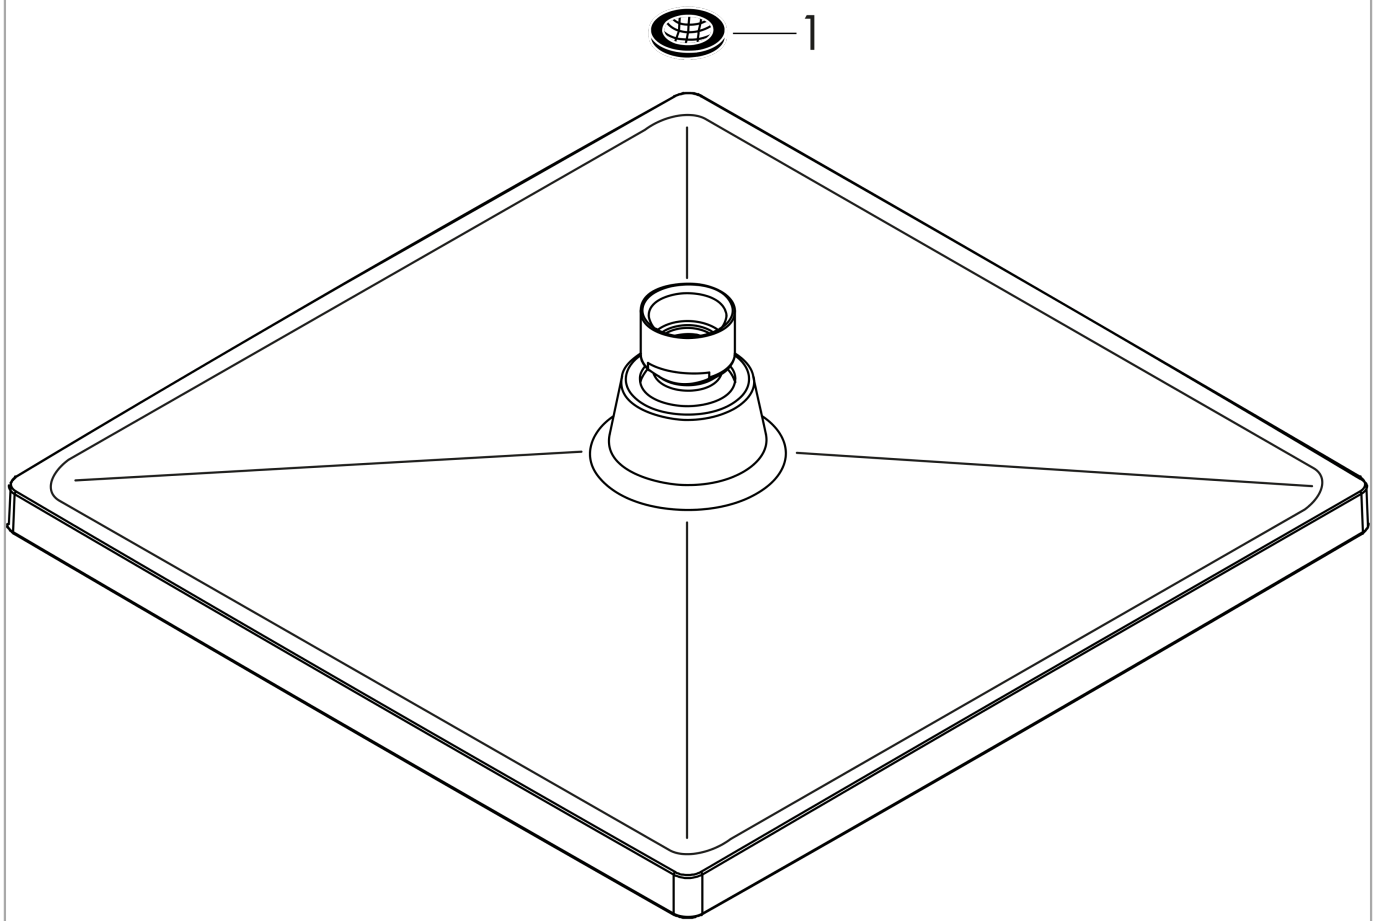

Crometta E
Showerhead 240 1-Jet, 2.0 GPM
 Finishes : **chrome** Part no. : **26727001**

Description

Features

- 206 no-clog spray channels
- Spray modes: Rain
- Flow: 2.0 GPM (7.6 L/Min)
- Fully-finished matching spray face

Item details

List Price \$ 188.00

Technology

Compliance

Product image

Scale drawing

Crometta E
Showerhead 240 1-Jet, 2.0 GPM
Finishes : **chrome** Part no. : **26727001**

Exploded drawing

Year of production: >01/18

Crometta E
Showerhead 240 1-Jet, 2.0 GPM
 Finishes : **chrome** Part no. : **26727001**

Spare parts list

Year of production: >01/18

Pos.	Description	Part no.	Price	PU
1	filter packing	94246000	-	1