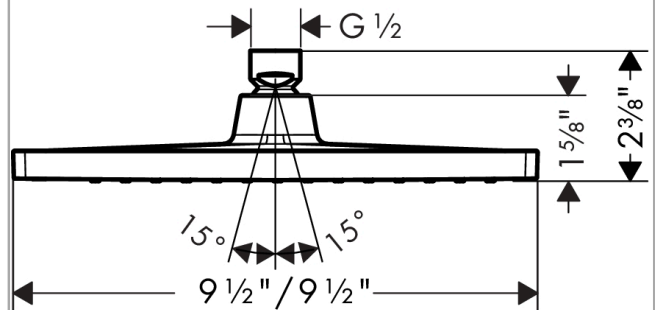

Crometta E
Showerhead 240 1-Jet, 2.0 GPM
 Finishes : **chrome** Part no. : **26727001**

Description

Features

- 206 no-clog spray channels
- Spray modes: Rain
- Flow: 2.0 GPM (7.6 L/Min)
- Fully-finished matching spray face

Item details

List Price \$ 188.00

Technology

Compliance

Product image

Scale drawing

Crometta E
Showerhead 240 1-Jet, 2.0 GPM
Finishes : **chrome** Part no. : **26727001**

Exploded drawing

Year of production: >01/18

Crometta E
Showerhead 240 1-Jet, 2.0 GPM
 Finishes : **chrome** Part no. : **26727001**

Spare parts list

Year of production: >01/18

Pos.	Description	Part no.	Price	PU
1	filter packing	94246000	-	1